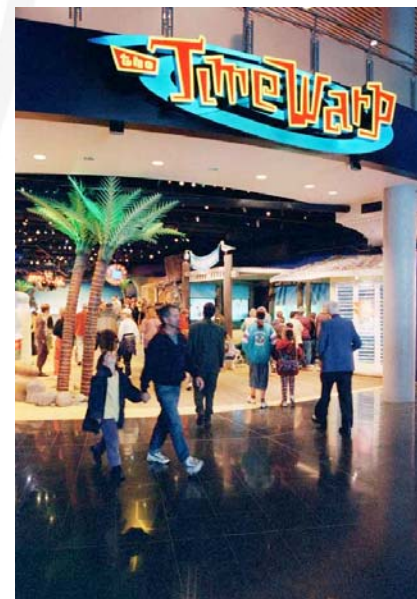

ARTS + CULTURE

Te Papa

Iconic, commanding and hugely successful, Te Papa exhibits our country's treasures in a manner internationally acclaimed as "truly unique and quite distinct from any other museum".

An exciting combination of exhibits and leading edge technology engages visitors with their story and narrative. Enlivened by events both planned and spontaneous, Te Papa entertains and informs visitors in a uniquely Kiwi way.

Our role focussed on creating this remarkable success as an integral member of the exhibition project team.

When we joined the project, time and cost pressures were evident. Many exhibition concepts were so unique they had never been achieved before. We had to "think outside the square" to achieve pragmatic and cost effective solutions while also achieving unparalleled quality standards.

Our commitment to teamwork was infused throughout the entire project team from the outset. Our specialist skills focused on delivering solutions inherent with design objectives and aspirations. Through working in partnership and leveraging the specialist skills of all team members, the success of this project was realised.

Te Papa

exhibitions